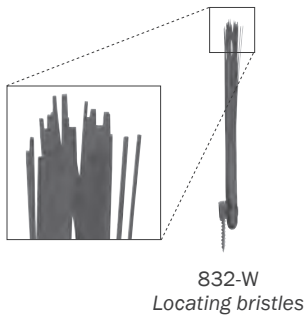

832-W
Locating bristles