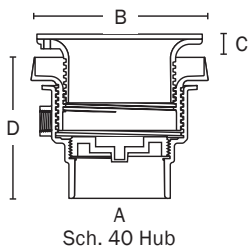

834-3ANR

Finish Line™

**Adjustable Cleanout
Sch. 40 Hub Connection**

- Adjustable AFTER the pour
- ABS/PVC base adapter with 3½" polypro cleanout plug, ABS coring sleeve, head adapter and poly coring plug
- Medium-duty nickel bronze and stainless steel covers
- Tenzalloy covers for pedestrian traffic areas

832-S4

832-EX4

Rough-in Cleanout
Base adapter, coring sleeve and coring plug

Finish Fixture
Head adapter, ring and cover

Complete Assembly
Includes rough-in cleanout and boxed finish fixture

Options: Add letter suffix. Add price to list.

Sch. 40 Hub

PVC Item No	ABS Item No	Ring & Cover	Dimensions				Pkg	Min Qty	Case Qty
			A	B	C	D			
ROUGH-IN CLEANOUT									
834-3PF	834-3AF	(Coring plug)	3" x 4"	—	—	5¼"–6½"	B*	1	10
834-4PF	834-4AF	(Coring plug)	4"	—	—	5½"–6¾"	B*	1	10
FINISH FIXTURE									
834-4HNR	—	Round ni-brnz	—	6½"	—	—	B*	1	10
834-4HNQ	—	Square ni-brnz	—	6⅝"	—	—	B*	1	10
834-4HTR	—	Round tenz	—	6½"	—	—	B*	1	1
834-4HSR	—	Round 304 SS	—	6½"	—	—	B*	1	1
834-4HSQ	—	Square 304 SS	—	6⅝"	—	—	B*	1	1
COMPLETE ASSEMBLY									
834-3PNR	834-3ANR	Round ni-brnz	3" x 4"	6½"	0–1¼"	5¼"–6½"	B*	1	1
834-3PNQ	834-3ANQ	Square ni-brnz	3" x 4"	6⅝"	⅝"–1¼"	5¼"–6½"	B*	1	1
834-3PSR	834-3ASR	Round 304 SS	3" x 4"	6½"	0–1¼"	5¼"–6½"	B*	1	1
834-3PSQ	834-3ASQ	Square 304 SS	3" x 4"	6⅝"	⅝"–1¼"	5¼"–6½"	B*	1	1
834-3PTR	834-3ATR	Round tenz	3" x 4"	6½"	0–1¼"	5¼"–6½"	B*	1	1
834-4PNR	834-4ANR	Round ni-brnz	4"	6½"	0–1¼"	5½"–6¾"	B*	1	1
834-4PNQ	834-4ANQ	Square ni-brnz	4"	6⅝"	⅝"–1¼"	5½"–6¾"	B*	1	1
834-4PSR	834-4ASR	Round 304 SS	4"	6½"	0–1¼"	5½"–6¾"	B*	1	1
834-4PSQ	834-4ASQ	Square 304 SS	4"	6⅝"	⅝"–1¼"	5½"–6¾"	B*	1	1
834-4PTR	834-4ATR	Round tenz	4"	6½"	0–1¼"	5½"–6¾"	B*	1	1
ACCESSORIES									
832-S4	—	Two adjustment shims, two ¾" screws					B*	1	10
832-EX4	—	Ductile iron extension nipple - 2" min - 4" max					B*	1	1
832-W	—	Flexible red locating bristles with screw					B*	1	10